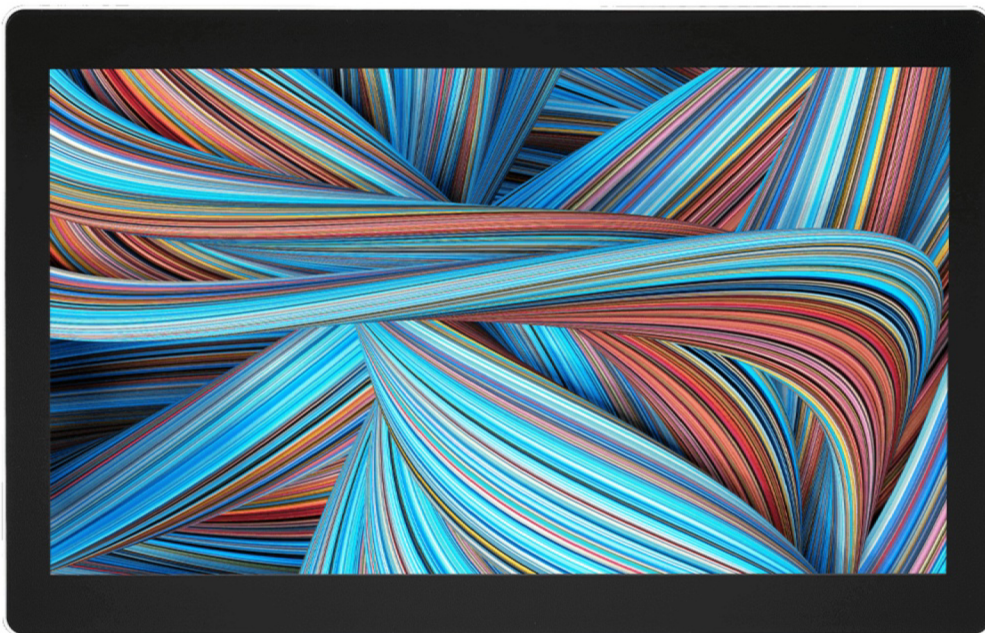

AM-1022

AerMonitor AM-1022 is a high resolution P-Cap monitor with touch function. Use it as a 2nd screen or a digital signage, transaction details and marketing campaign message are beautifully delivered!

01/ 22" HD Touch Monitor

AerMonitor AM-1022 is a high resolution P-Cap monitor with touch function. Use it as a 2nd screen or a digital signage, transaction details and marketing campaign message are beautifully delivered!

- LCD Display: 21.5" (16:9) TFT LCD
- Resolution: 1920 x 1080
- Color: 16.7 M

02/ Digital Information Signage

No matter using AerPPC or AerMonitor, FEC 22 inch series are beautiful displays with high resolution screens. With universal VESA wall mount design, they can be easily mounted on any flat surface!

03/ Dual Screens, Double Benefit

With FEC unique dual pole, the main panel pc can integrate with a 2nd touch screen when using as a POS system to interact with customers. All the transaction details & campaign videos / photos can be shown on the screen at the same time!