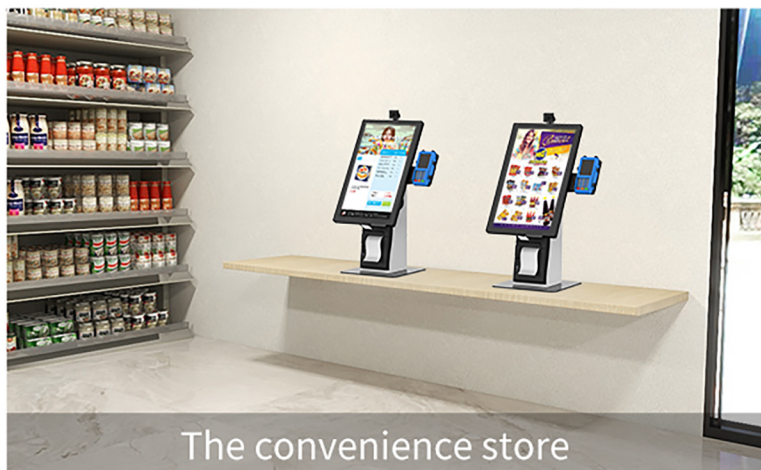

Cable Cover

VESA Standard Mounting Holes
(75×75/100×100mm)

Hole for Cable Routing

Compact Combination Efficient Checkout without Space Occupation

The countertop combined self-checkout kiosk KR-1900C, its highlight characteristics are fashion compact structure and efficient checkout without flooring space occupation. It can be easily installed, such as on the commercial display counter or checkout counter directly, and is suitable for retail shops, restaurant, and small supermarket.

The kiosk is combined with 21" HD touch screen and stand with free space for printer. Several option devices are available to meet different application requirement, including printer, scanner, camera and card reader holder.

OS Support:
Android/Windows

Cable Hidden Routing High Security

The interior of the stand, reserving space for cable hidden routing, and has advantage of safety and neat.

The cable cover is equipped to the side of the screen, protecting the switch, interface and cables from public touch and damage.

APPLICATIONS

The convenience store

The gift shop

ASSEMBLY & INSTALLATION

Packing List

 <p>A A=1 PCS</p>	 <p>C C=2 PCS</p>	 <p>D D=8+2 PCS</p>	 <p>E E=6+2 PCS</p>	 <p>F F=6+2 PCS</p>	 <p>G G=6+2 PCS</p>	 <p>M M=2 PCS</p>
	 <p>H H=4+2 PCS</p>	 <p>I I=2+2 PCS</p>	 <p>J J=1 PCS</p>	 <p>K K=1 PCS</p>	 <p>L L=2+2 PCS</p>	