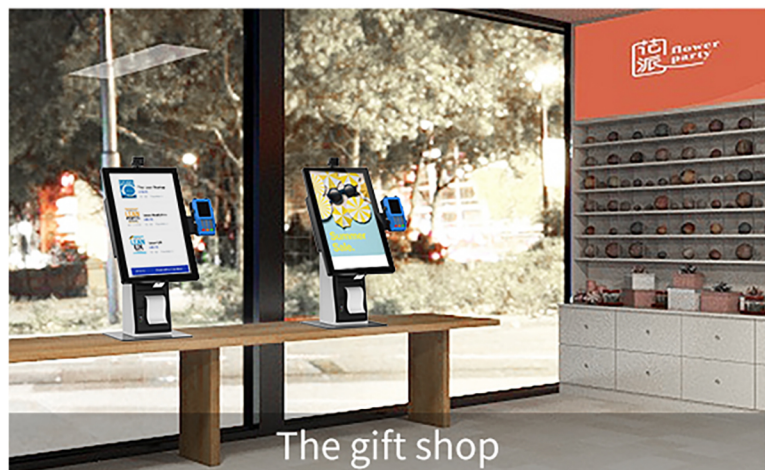

The gift shop