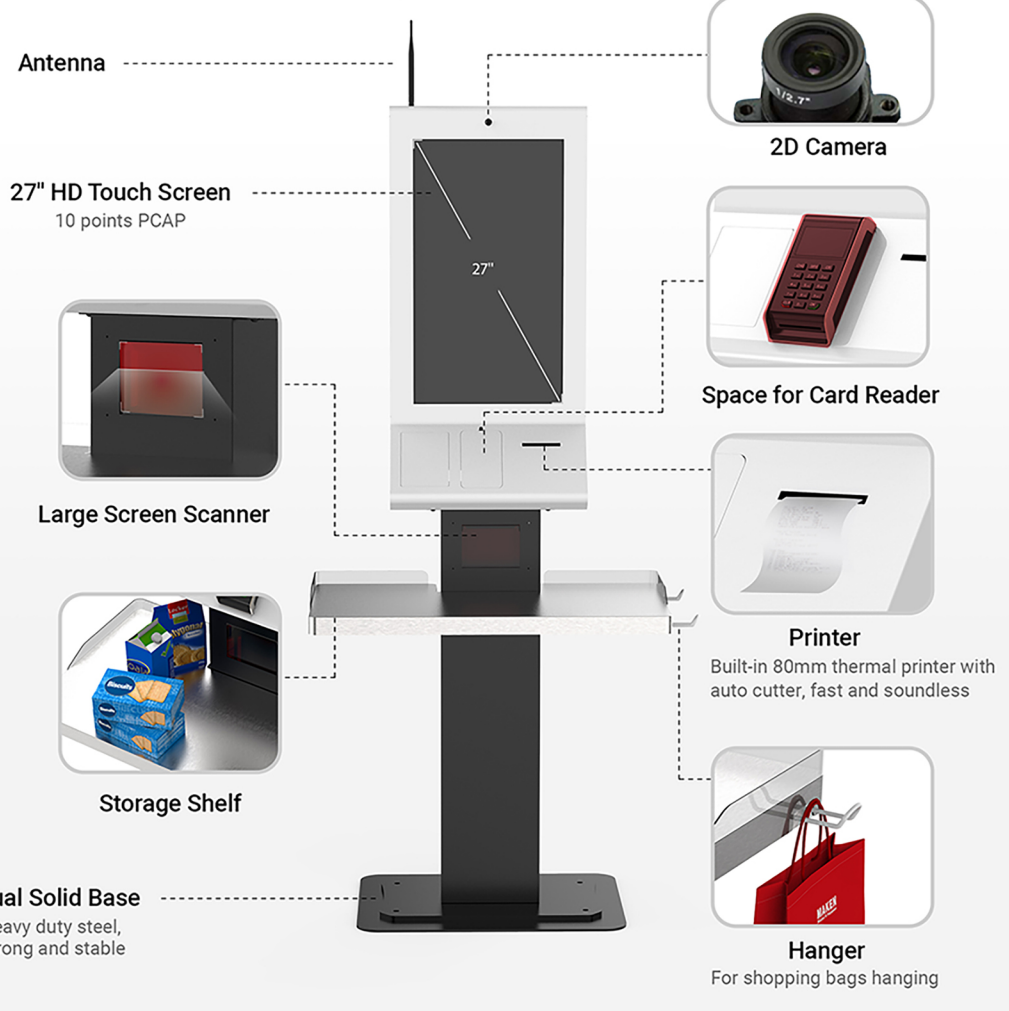

27" Self-checkout Kiosk KR-2700

- 10 points PCAP touch
- Built-in printer/scanner/camera
- Support ethernet & WiFi
- Application: floor standing /wall-mounting

Floor standing ▶

▲ Wall-mounting

FEATURES

Compact Configuration Space Efficient

Compact self-checkout kiosk KR-2700, is combined with 27" HD touch screen, built-in large screen scanner, printer, and high camera, offering free efficient self-checkout service.

State-of-the-art sheet metal fabricated body of the kiosk, with compact configuration and space efficient, is very suitable for medium and small supermarkets, retail shops, or commercial space with limited space.

HD Touch Screen 10 Points Touch

27" HD original commercial screen, configured with 1920x1080 high resolution and 178° viewing image, offers users comfortable visual experience.

10 points capacitive touch and 10ms fast response, support kinds of gestures by point or slide touch with nice checkout experience.

The stand part of the kiosk comes with a small base while there is a big independent base in the package, which offer two kinds of floor standing option.

Floor standing against the wall: Screw small base to the floor, and screw the top wall-fixed plate to the wall.