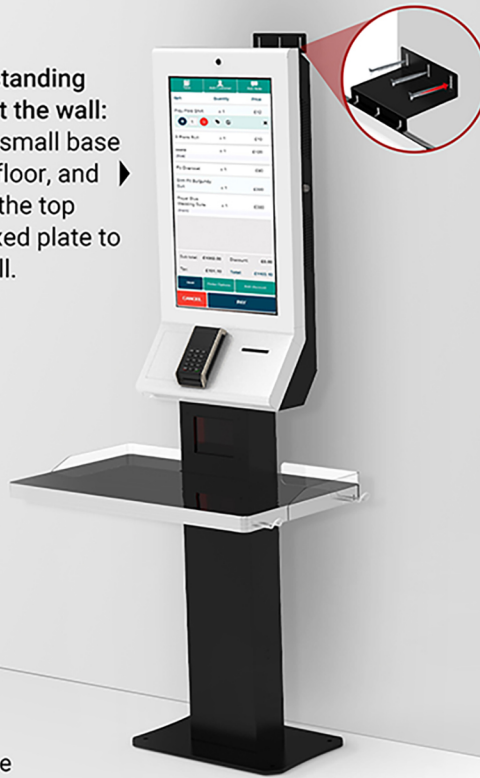

27" Self-checkout Kiosk KR-2700

- 10 points PCAP touch
- Built-in printer/scanner/camera
- Support ethernet & WiFi
- Application: floor standing /wall-mounting

Floor standing ▶

▲ Wall-mounting

FEATURES

Compact Configuration Space Efficient

Compact self-checkout kiosk KR-2700, is combined with 27" HD touch screen, built-in large screen scanner, printer, and high camera, offering free efficient self-checkout service.

State-of-the-art sheet metal fabricated body of the kiosk, with compact configuration and space efficient, is very suitable for medium and small supermarkets, retail shops, or commercial space with limited space.

The interior of the stand, reserves space for cable hidden routing, and also storage space for small elements, such as sockets, gloves, tools and accessories etc.

Electronic modularization

MOUNTING OPTIONS

The stand part of the kiosk comes with a small base while there is a big independent base in the package, which offer two kinds of floor standing option.

Floor standing against the wall: Screw small base to the floor, and screw the top wall-fixed plate to the wall.