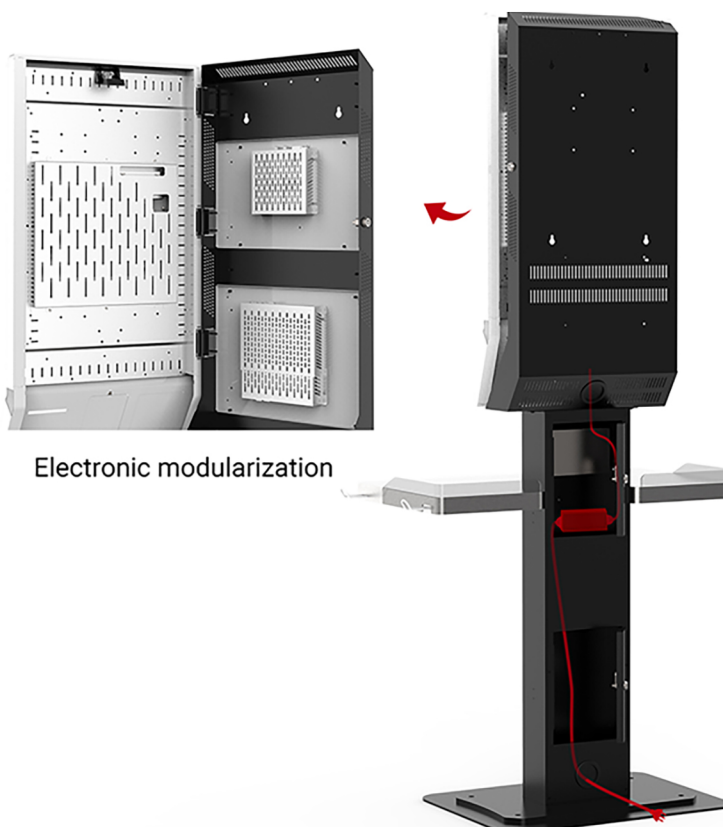

Electronic modularization