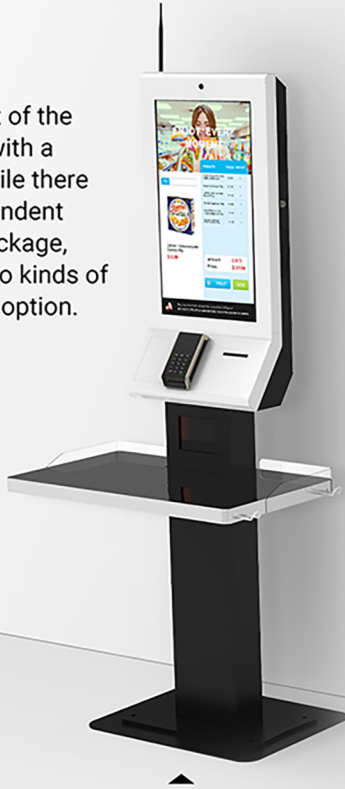

27" Self-checkout Kiosk KR-2700

- 10 points PCAP touch
- Built-in printer/scanner/camera
- Support ethernet & WiFi
- Application: floor standing /wall-mounting

Floor standing ▶

▲ Wall-mounting

FEATURES

Compact Configuration Space Efficient

Compact self-checkout kiosk KR-2700, is combined with 27" HD touch screen, built-in large screen scanner, printer, and high camera, offering free efficient self-checkout service.

State-of-the-art sheet metal fabricated body of the kiosk, with compact configuration and space efficient, is very suitable for medium and small supermarkets, retail shops, or commercial space with limited space.

Support kinds of gestures

Large Scanning Space High Efficient Checkout

Large space designed in the middle of checkout kiosk, is helpful for comfortable checkout.

Large vertical scanner, supports skimming and induction scanning, and is very sensitive to read all kinds of barcode and QR code on presswork or mobile phone.

The stand part of the kiosk comes with a small base while there is a big independent base in the package, which offer two kinds of floor standing option.

Floor standing against the wall: Screw small base to the floor, and screw the top wall-fixed plate to the wall.