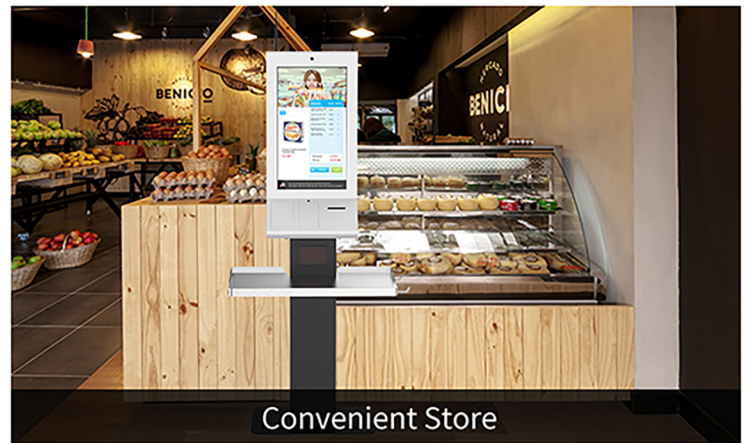

Compact self-checkout kiosk KR-2700, is combined with 27" HD touch screen, built-in large screen scanner, printer, and high camera, offering free efficient self-checkout service.

State-of-the-art sheet metal fabricated body of the kiosk, with compact configuration and space efficient, is very suitable for medium and small supermarkets, retail shops, or commercial space with limited space.

Support kinds of gestures

Large Scanning Space High Efficient Checkout

Large space designed in the middle of checkout kiosk, is helpful for comfortable checkout.

Large vertical scanner, supports skimming and induction scanning, and is very sensitive to read all kinds of barcode and QR code on presswork or mobile phone.

The stand part of the kiosk comes with a small base while there is a big independent base in the package, which offer two kinds of floor standing option.

Floor standing against the wall: Screw small base to the floor, and screw the top wall-fixed plate to the wall.

Wall Mounting

Floor standing at anywhere: Screw the small base to the big independent one.

APPLICATIONS

Supermarket

Convenient Store

Bookstore

Retail Store

SPECIFICATIONS