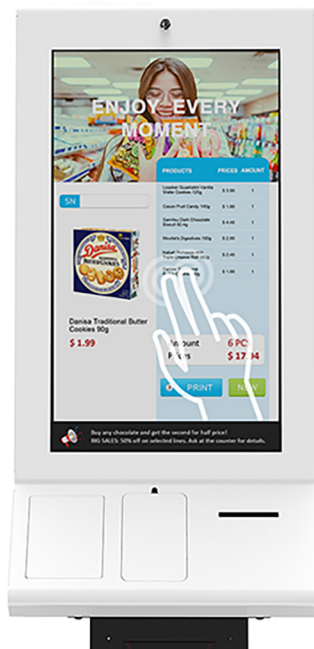

27" Self-checkout Kiosk KR-2700

- 10 points PCAP touch
- Built-in printer/scanner/camera
- Support ethernet & WiFi
- Application: floor standing /wall-mounting

Floor standing ▶

▲ Wall-mounting

FEATURES

Compact Configuration Space Efficient

Compact self-checkout kiosk KR-2700, is combined with 27" HD touch screen, built-in large screen scanner, printer, and high camera, offering free efficient self-checkout service.

State-of-the-art sheet metal fabricated body of the kiosk, with compact configuration and space efficient, is very suitable for medium and small supermarkets, retail shops, or commercial space with limited space.

HD Touch Screen 10 Points Touch

27" HD original commercial screen, configured with 1920x1080 high resolution and 178° viewing image, offers users comfortable visual experience.

10 points capacitive touch and 10ms fast response, support kinds of gestures by point or slide touch with nice checkout experience.

Support kinds of gestures

Large Scanning Space High Efficient Checkout

Large space designed in the middle of checkout kiosk, is helpful for comfortable checkout.

Large vertical scanner, supports skimming and induction scanning, and is very sensitive to read all kinds of barcode and QR code on presswork or mobile phone.