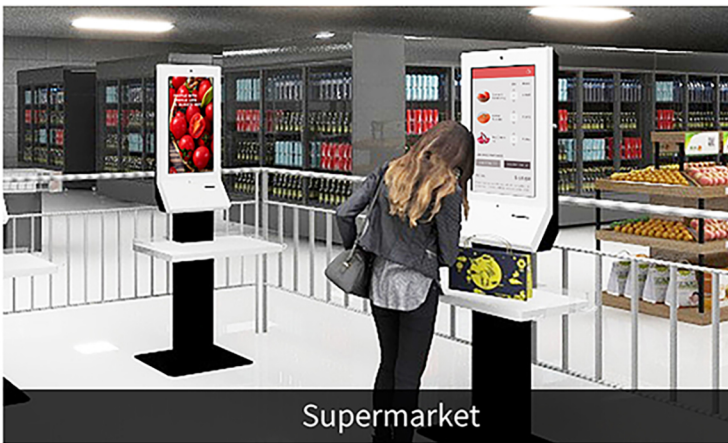

Compact self-checkout kiosk KR-2700, is combined with 27" HD touch screen, built-in large screen scanner, printer, and high camera, offering free efficient self-checkout service.

State-of-the-art sheet metal fabricated body of the kiosk, with compact configuration and space efficient, is very suitable for medium and small supermarkets, retail shops, or commercial space with limited space.

Support kinds of gestures

Large Scanning Space High Efficient Checkout

Large space designed in the middle of checkout kiosk, is helpful for comfortable checkout.

Large vertical scanner, supports skimming and induction scanning, and is very sensitive to read all kinds of barcode and QR code on presswork or mobile phone.

The stand part of the kiosk comes with a small base while there is a big independent base in the package, which offer two kinds of floor standing option.

Floor standing against the wall: Screw small base to the floor, and screw the top wall-fixed plate to the wall.

Wall Mounting

Floor standing at anywhere: Screw the small base to the big independent one.

APPLICATIONS

Supermarket

Convenient Store

Bookstore

Retail Store

SPECIFICATIONS