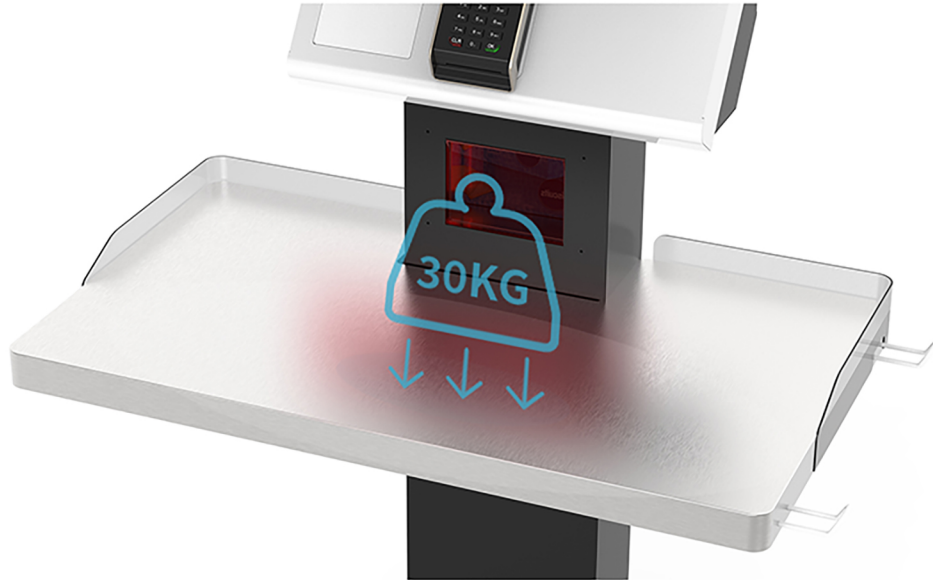

Large Scanning Space High Efficient Checkout

Large space designed in the middle of checkout kiosk, is helpful for comfortable checkout.

Large vertical scanner, supports skimming and induction scanning, and is very sensitive to read all kinds of barcode and QR code on presswork or mobile phone.

Brushed stainless steel storage platform, 30kg bearing capacity, equipped with dual hangers on right side for shopping bags hanging, is convenient for fast checkout and packing at a time.

Electronic Modularization Easy Maintenance

All the interior electronic devices are modularized design under well organized, in safety and neat. In case of upgrade or after-sales maintenance, each module can be replaced directly and easily.

The screen metal structure is designed with side lockable door, for easy printing paper change and daily maintenance.

The interior of the stand, reserves space for cable hidden routing, and also storage space for small elements, such as sockets, gloves, tools and accessories etc.