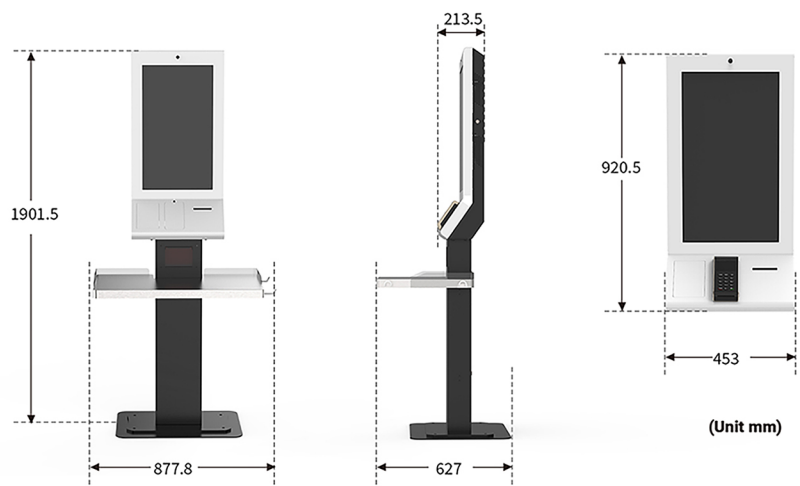

Brushed stainless steel storage platform, 30kg bearing capacity, equipped with dual hangers on right side for shopping bags hanging, is convenient for fast checkout and packing at a time.

Electronic Modularization Easy Maintenance

The stand part of the kiosk comes with a small base while there is a big independent base in the package, which offer two kinds of floor standing option.

Floor standing against the wall: Screw small base to the floor, and screw the top wall-fixed plate to the wall.

Wall Mounting

Floor standing at anywhere: Screw the small base to the big independent one.

APPLICATIONS

Supermarket

Convenient Store

Bookstore

Retail Store

SPECIFICATIONS