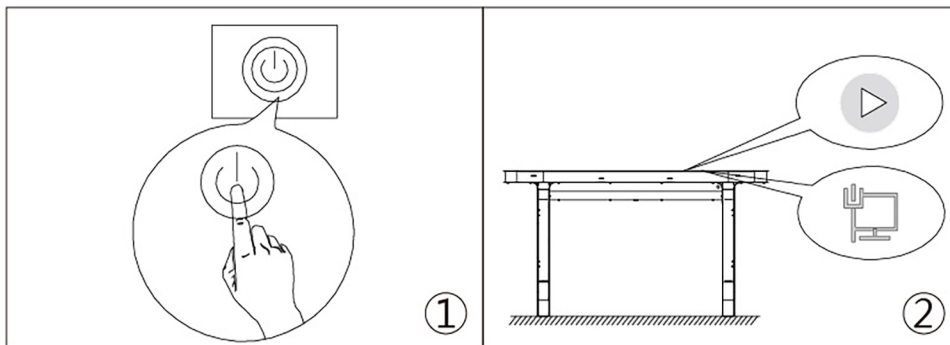

- Press the starting button for booting.
- Install the multimedia playing terminal software, set the network parameters.
Mark: Support timer switch, remote shutdown and wake on LAN.

Packing List

Product
x1