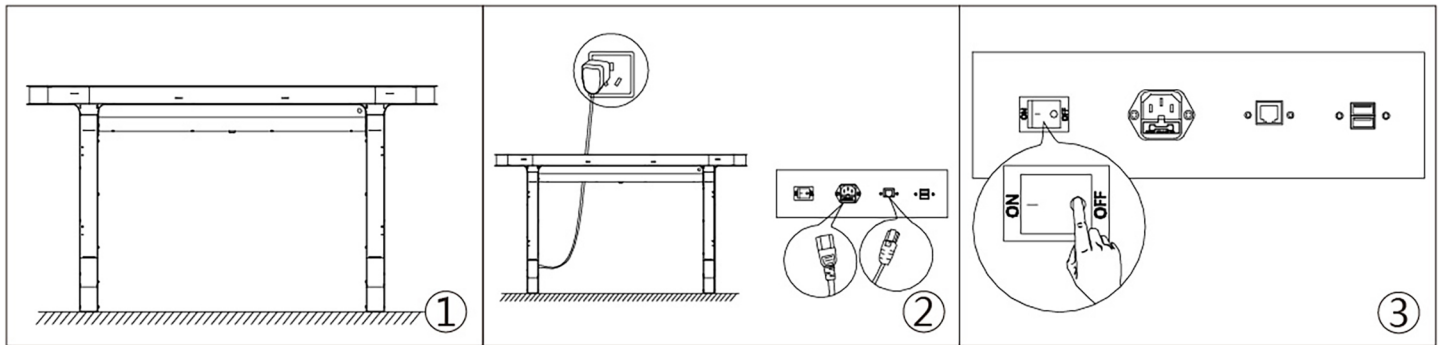

ASSEMBLY & INSTALLATION

Operating Instructions

- Please place machine at desired location
- Connect the power cord and the internet cable.
- Turn on the power switch.