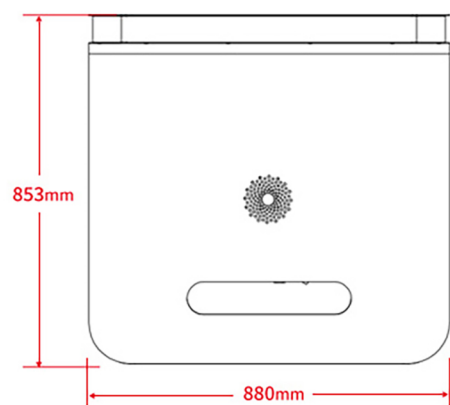

Specifications

L1550 x W880 x H853 mm

Net Weight

89kg

Colour

Black, White
or Customized

SPECIFICATIONS

OS Support

LCD

Type	TFT-LCD	Contrast Ratio	1100:1
Screen size	55"	Response Time	12ms
Max Resolution	1920×1080	Viewing Angle	H178° V178°
Aspect Ratio	16:09	Display Colors	16.7M
Brightness	450cd/m ²	Refresh Rate	60Hz
Panel Life	50000 hours		

Power

Voltage	100-240VAC , 50/60Hz	Power Consumption	< 100W
---------	----------------------	-------------------	--------

Enclosure

Material	SPCC
Surface	Powder coated
Overall Size	L1550×W880×H853
Package	L1650×W985×H1075
Net Weight	89kg
Gross Weight	167kg