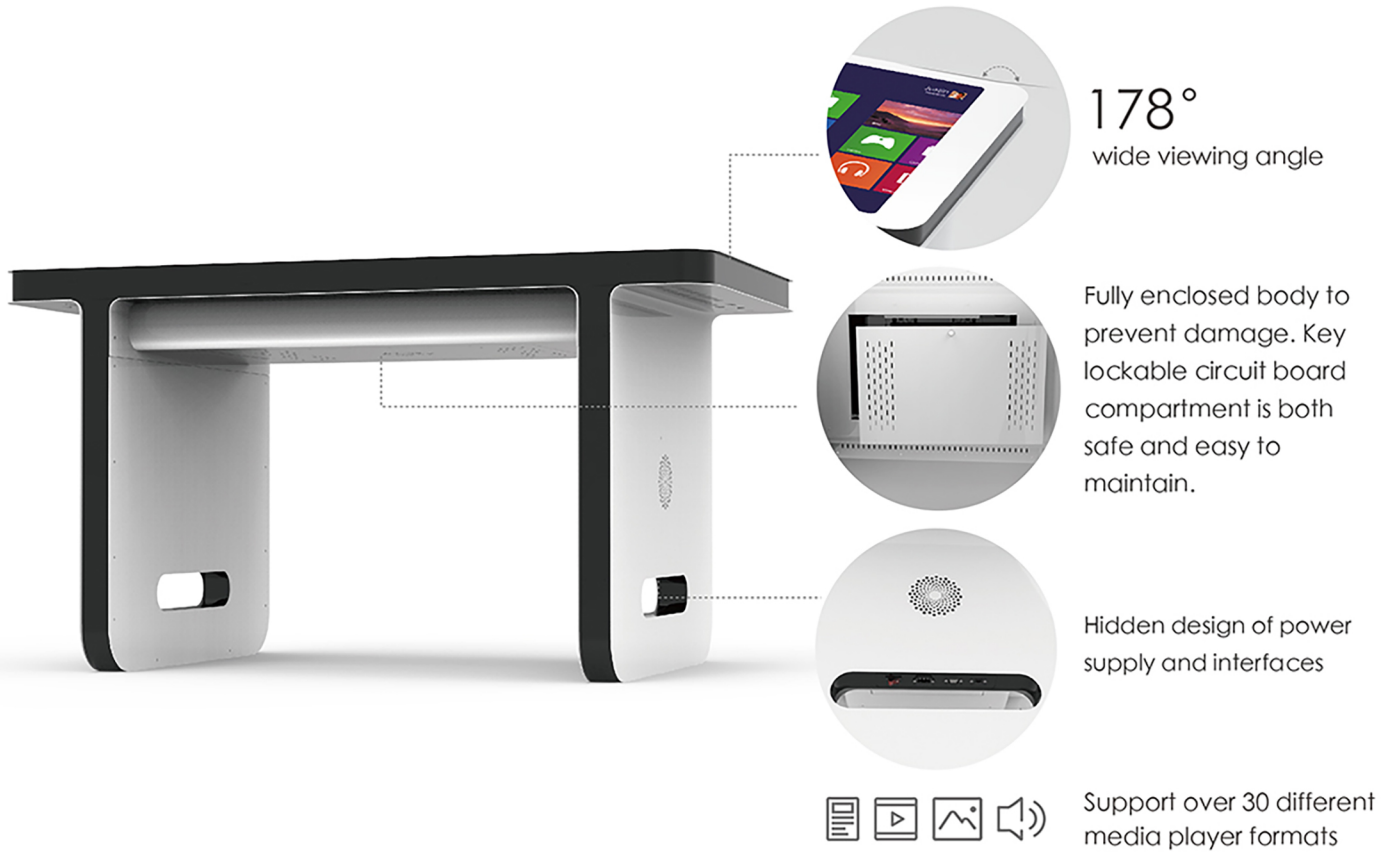

Cougar
Point-of-Sale

TOUCH TABLE

KF-5520

- Large screen display, sensitive and fast multi-touch technology to bring an unparalleled interaction experience
- Network centralized management, supporting real-time updating, network wake-up, timing on/off, etc.
- Support independent software & hardware expansion
- Fully enclosed body and security keylock for anti-theft and anti-destruction
- Support Ethernet and WIFI
- Widely apply to shopping mall, hotel, exhibition hall, bank, KTV, etc.

Specifications

L1550 x W880 x H853 mm

Net Weight

89kg

Colour

Black, White
or Customized

SPECIFICATIONS

OS Support

LCD

Type	TFT-LCD	Contrast Ratio	1100:1
Screen size	55"	Response Time	12ms
Max Resolution	1920×1080	Viewing Angle	H178° V178°
Aspect Ratio	16:09	Display Colors	16.7M
Brightness	450cd/m ²	Refresh Rate	60Hz
Panel Life	50000 hours		