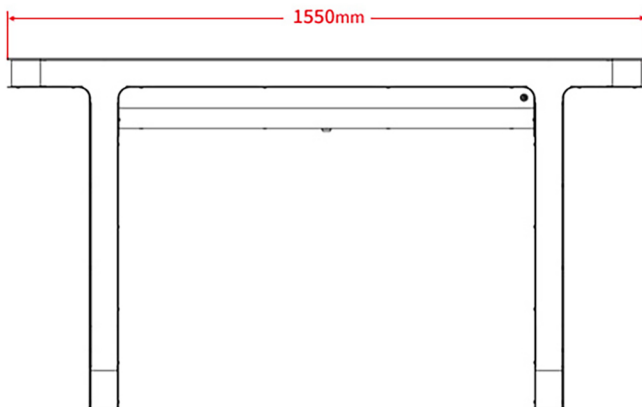

Specifications

L1550 x W880 x H853 mm

Net Weight

89kg

Colour

Black, White
or Customized

SPECIFICATIONS

OS Support

LCD

Type	TFT-LCD	Contrast Ratio	1100:1
Screen size	55"	Response Time	12ms
Max Resolution	1920×1080	Viewing Angle	H178° V178°
Aspect Ratio	16:09	Display Colors	16.7M
Brightness	450cd/m ²	Refresh Rate	60Hz
Panel Life	50000 hours		

Power

Voltage	100-240VAC , 50/60Hz	Power Consumption	< 100W
---------	----------------------	-------------------	--------

Enclosure

Material	SPCC
Surface	Powder coated
Overall Size	L1550×W880×H853
Package	L1650×W985×H1075
Net Weight	89kg
Gross Weight	167kg