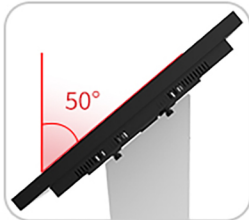

INFORMATION KIOSK

KF-4310 (43")
KF-5510 (55")

FEATURES

VESA mounts
200x200/200x300/200x400/200x600
300x300/300x600/
400x400/400x600/

Screen is tilted 50 degrees
to increase the visual range

Solid and stable
freestanding base

Monitor can be hung on the stand
by mounting plate,
easy to install but stable enough

Cable compartment

A horizontal plate inside the stand
can be use to place media player

Touchscreen Signage ✓

- 1080P HD high brightness screen
- Support standard VESA, horizontal or vertical installation
- Multi-point capacitive touch technology provides rich interaction and convenient content management
- Network remote management, can transfer contents through computer, mobile phone or USB interface
- Support timing switch, network wake-up, screen dividing or multi-screen splicing display
- Flexible choices of windows and android system