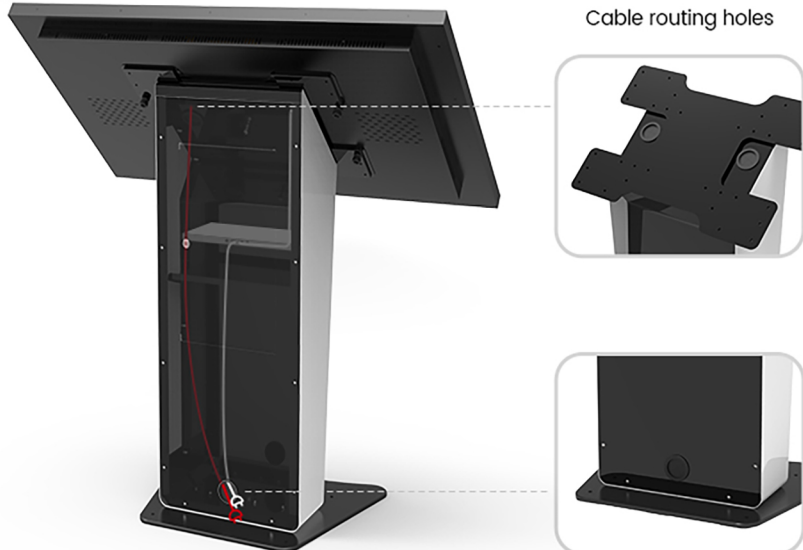

INFORMATION KIOSK

KF-4310 (43")
KF-5510 (55")

FEATURES

VESA mounts
200x200/200x300/200x400/200x600
300x300/300x600/
400x400/400x600/

Screen is tilted 50 degrees
to increase the visual range

Solid and stable
freestanding base

Monitor can be hung on the stand
by mounting plate,
easy to install but stable enough

Cable compartment

A horizontal plate inside the stand
can be use to place media player

Touchscreen Signage ✓

- 1080P HD high brightness screen
- Support standard VESA, horizontal or vertical installation
- Multi-point capacitive touch technology provides rich interaction and convenient content management
- Network remote management, can transfer contents through computer, mobile phone or USB interface
- Support timing switch, network wake-up, screen dividing or multi-screen splicing display
- Flexible choices of windows and android system

Easy Cable Management

The kiosk allows for internal cable management, which makes the appearance clean and tidy.

APPLICATIONS

Shopping Mall

Exhibition Hall

Airport

Building

SPECIFICATIONS