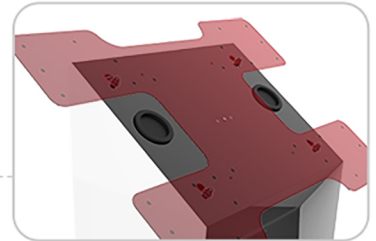

INFORMATION KIOSK

KF-4310 (43")
KF-5510 (55")

FEATURES

VESA mounts
200x200/200x300/200x400/200x600
300x300/300x600/
400x400/400x600/

Screen is tilted 50 degrees
to increase the visual range

Solid and stable
freestanding base

Monitor can be hung on the stand
by mounting plate,
easy to install but stable enough

Cable compartment

A horizontal plate inside the stand
can be use to place media player

Touchscreen Signage ✓

- 1080P HD high brightness screen
- Support standard VESA, horizontal or vertical installation
- Multi-point capacitive touch technology provides rich interaction and convenient content management
- Network remote management, can transfer contents through computer, mobile phone or USB interface
- Support timing switch, network wake-up, screen dividing or multi-screen splicing display
- Flexible choices of windows and android system