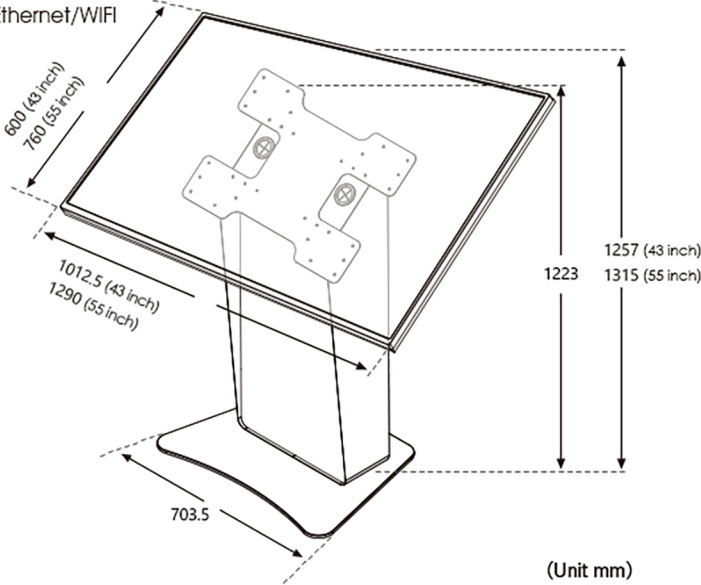

Easy Cable Management

The kiosk allows for internal cable management, which makes the appearance clean and tidy.

APPLICATIONS

Shopping Mall

Exhibition Hall

Airport

Building

SPECIFICATIONS

Type	43/55 inch (TFT-LCD)
Touchscreen	PCAP, 10 points
Max Resolution	1920x1080
Aspect Ratio	16:9
Brightness	450 cd/m2
Material	Powder-coated steel
Color	Available
Dimensions	L1012.5 x W529 x H1257 mm (with 43 inch monitor) L1290 x W605 x H1315 mm (with 55 inch monitor)
Net Weight	72.5 kg (with 43 inch monitor) 89.5 kg (with 55 inch monitor)