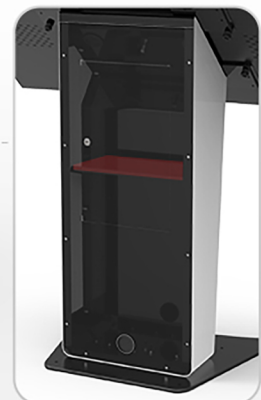

INFORMATION KIOSK

KF-4310 (43")
KF-5510 (55")

FEATURES

VESA mounts
200x200/200x300/200x400/200x600
300x300/300x600/
400x400/400x600/

Screen is tilted 50 degrees
to increase the visual range

Solid and stable
freestanding base

Monitor can be hung on the stand
by mounting plate,
easy to install but stable enough

Cable compartment

A horizontal plate inside the stand
can be use to place media player

Touchscreen Signage ✓

- 1080P HD high brightness screen
- Support standard VESA, horizontal or vertical installation
- Multi-point capacitive touch technology provides rich interaction and convenient content management
- Network remote management, can transfer contents through computer, mobile phone or USB interface
- Support timing switch, network wake-up, screen dividing or multi-screen splicing display
- Flexible choices of windows and android system

Large screen for more interactive application

Large size and high brightness screen with sensitive multi-touch technology offer rich interactive experience and convenience content management, and make the kiosk suitable for a wide range of industries and applications.

Easy Cable Management

The kiosk allows for internal cable management, which makes the appearance clean and tidy.

APPLICATIONS

Shopping Mall

Exhibition Hall

Airport

Building

SPECIFICATIONS