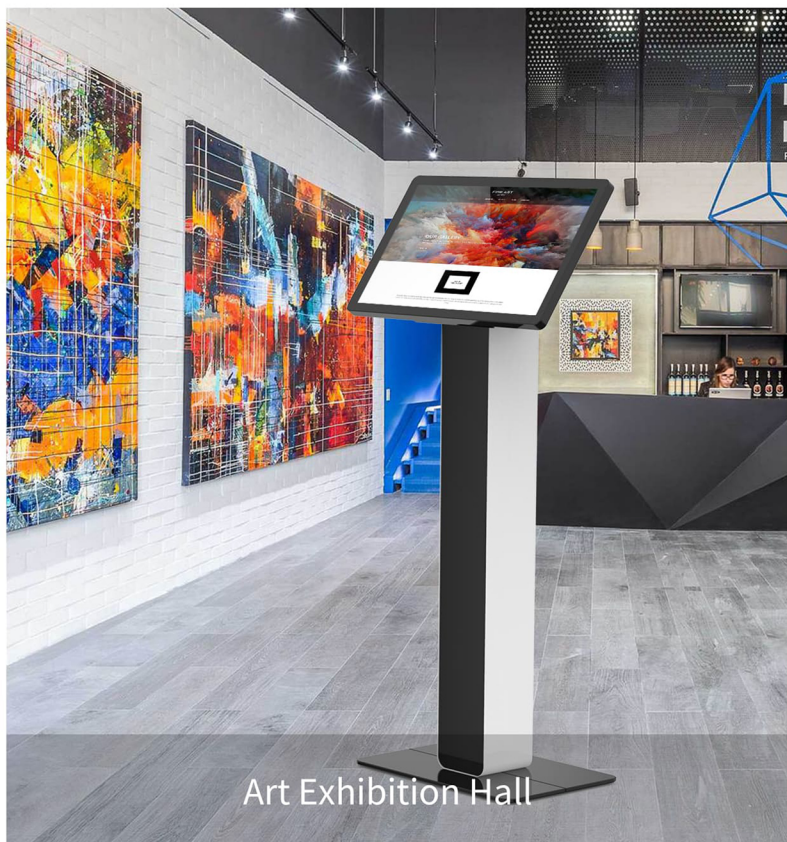

APPLICATION