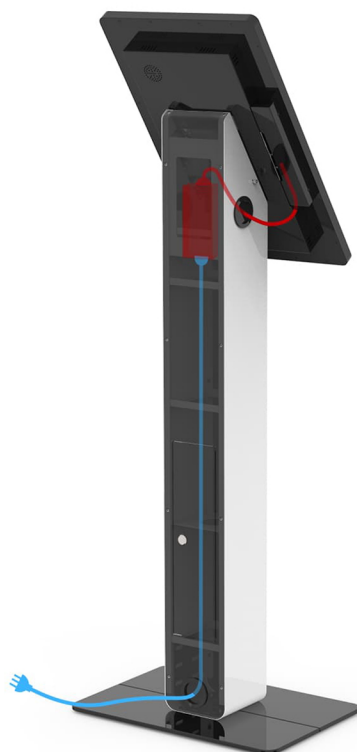

CABLE ROUTING