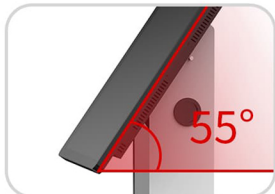

27" INFORMATION KIOSK

KF-2700

- 27 inch screen, 10 points PCAP
- Support Ethernet and WIFI
- Option: 21.5 inch monitor, camera, scanner, payment holder

FEATURE

55 Degrees Viewing Angle

Enhance visual effects and make it more comfortable for touch operation

Cable Cover

Keep wires and switches from being damaged in public

27" Touchscreen

Landscape or portrait mounting

Lockable Compartment

For internal hidden routing cables and placing adapters and small tools

VESA Mounts

75×75/100×100

Routing Holes

Suitable For Various Commercial Environments

With slim and straight line design and classic black & white color matching , KF-2700 looks stylish, generous, and full of fashion sense. Constructed with durable industry heavy-duty steel, compatible with 27" high-definition touch screen display(optional in 21.5"), and embeded an industrial motherboard, KF-2700 supports 24/7 operation with stable and durable usage. It is widely used in various commercial environments, such as exclusive shops, art exhibition halls, enterprises, exhibitions, schools and other places.

Portrait or Landscape

The touch screen display and stand are seperable with standard vesa mounting holes 75x75/100x100 . Support both Portrait and landscape mounting.

More Details For Friendly User Experience