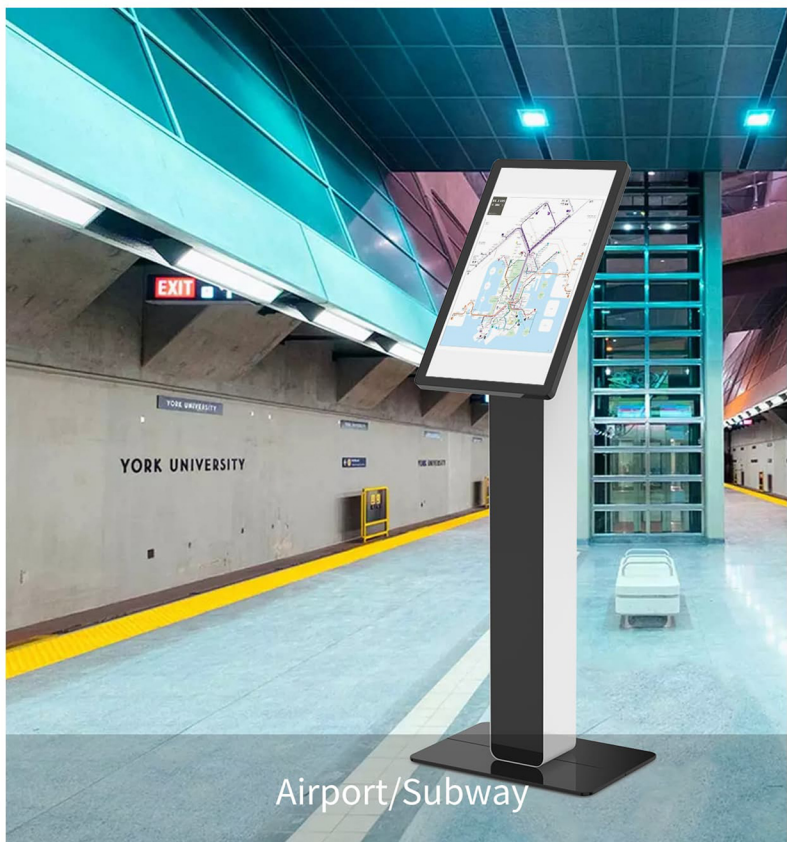

APPLICATION