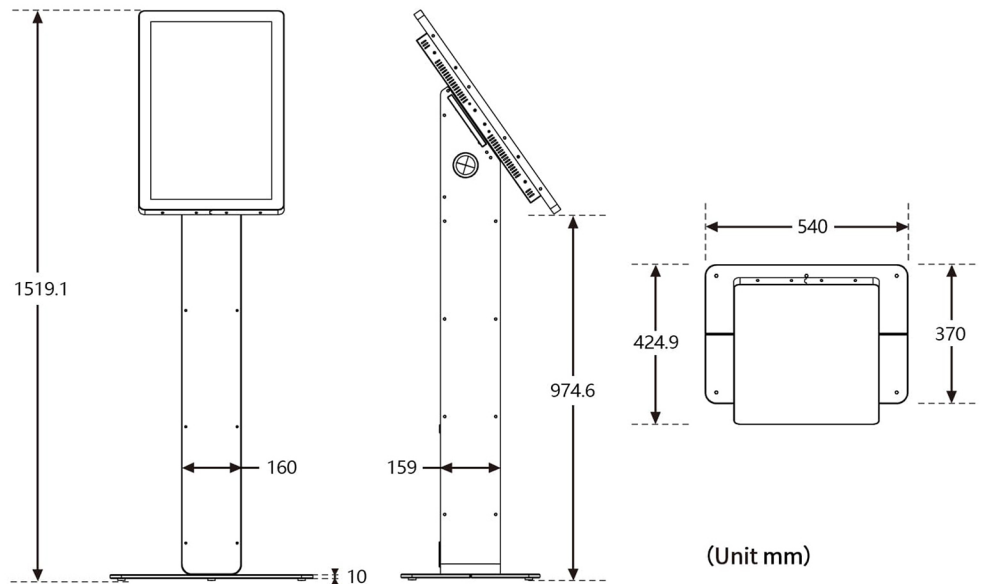

Portrait or Landscape

The touch screen display and stand are seperable with standard vesa mounting holes 75x75/100x100 . Support both Portrait and landscape mounting.

More Details For Friendly User Experience

The interfaces of touch screen display are designed with a cable management cover to protect the switch and wiring to prevent manual plugging or damage. There are wiring holes at the upper and lower ends of the stand. Inside the stand body, it is a lockable hidden compartment with horizontal partitions, wiring holes, etc. In addition to being used for internal wiring and cables protecting, it can also be used as a small storage space for storing power strips, adapters, small tools, etc, to facilitate daily maintenance.

CABLE ROUTING

APPLICATION

SPECIFICATIONS

OS Support			
Operating System	WIN10 (trial version)	Android 7.1	
CPU	Intel Celeron J1900 Quad-core 2G	RK3288 Cortex-A17 Quad-core, 1.8 GHz	
System Memory	4G	2G/4G	
Disk	64G/128G/256G(SSD)	8G/16G/32G/64G	
Interface			
Speaker	5W*2	5W*2	
Interface	USB*4/RJ45*1	USB*2/RJ45*1	
Network	Ethernet/WIFI	Ethernet/WIFI	
Touch screen			
Type	PCAP 10 points	Response time	10ms
LCD			
Type	TFT-LCD	Contrast Ratio	3000:1
Screen Size	27"	Response time	12ms
Max Resolution	1920x1080	Viewing Angle	H178° V178°
Aspect Ratio	16:9	Display Colors	16.7M
Brightness	300cd/m2	Refresh Rate	60Hz
Panel Life	30000 hours		
Power			
Voltage	100-240VAC , 50/60HZ	Power Consumption	<50W
Enclosure			
Material	SPCC	Surface	Powder coating
Overall Size (mm)	540×370×1315mm(stand) 540×425×1519mm (kiosk-27 inch monitor)	Net Weight	26.9kg (stand) 35.4kg (kiosk-27 inch monitor)
Package (mm)	1400×405×340mm (stand) / 770×220×570mm (27 inch monitor)		
Gross Weight	36kg (stand) / 11.5kg (27 inch monitor)		
Application			
Working temperature	0~40°C	Storage temperature	-20~60°C
Working humidity	20%~80%	Storage Humidity	10%~90%
Application	Indoor		