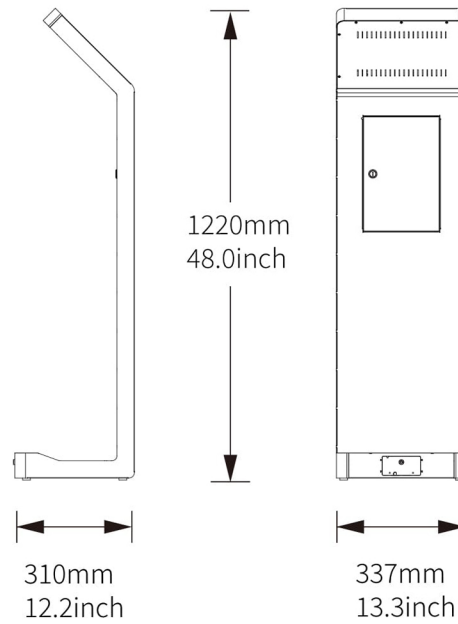

SPECIFICATIONS

System			
OS Support	WIN 10 (trial version)	Android 7.1	
CPU	Intel Celeron J1900 Quad-core 2G	RK3288 Cortex-A17 quad-core 1.8GHz	
System Memory	4G	2G/4G	
Disk	64G/128G/256G(SSD)	8G/16G/32G/64G	
Interface			
Interface	USB*2	USB*2	
Network	WIFI	WIFI	
Touch Screen			
Type	Projective Capacitive Touch (10 points)	Response time	10ms
LCD			
Type	TFT-LCD	Contrast Ratio	800 : 1
Screen size	13.3"	Response Time	30ms
Max Resolution	1920 x 1080	Viewing Angle	H170° V170°
Aspect Ratio	16 : 9	Display Colors	262k
Brightness	300cd/m ²	Refresh Rate	60Hz
Panel Life	15000 hours		
Power			
Voltage	100-240VAC,50/60HZ	Power Consumption	<30W
Enclosure			
Material	SPCC	Surface	Powder coating
Overall Size (mm)	337 x 310 x 1220		
Package (mm)	1340 x 430 x 457		
Net Weight	23.5kg		
Gross Weight	28.5kg		
Application			
Working Temperature	0~40°C	Storage Temperature	-20~60°C
Working Humidity	20%~80%	Storage Humidity	10%~90%
Application	indoor		