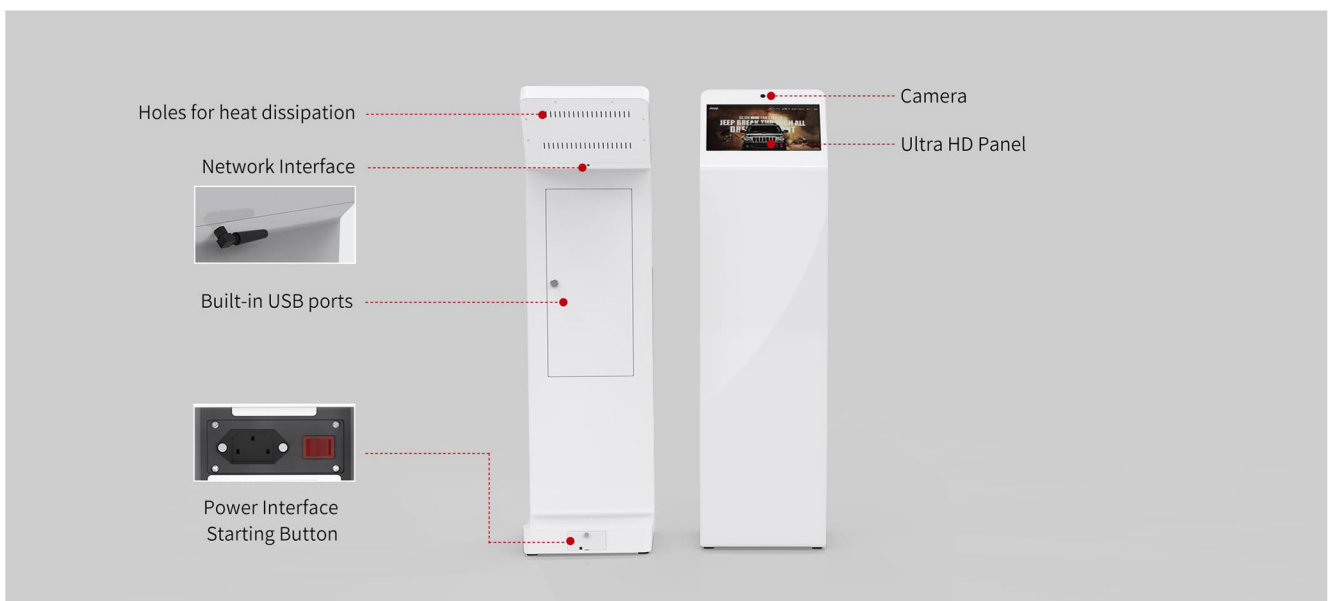

KF-1300

Digital Advertising Display

FEATURES

- The multi-point infrared touch technology support powerful interactive features and applications are wider.

- Camera

- Holes for heat dissipation

- Connector

APPLICATIONS

SPECIFICATIONS

System			
OS Support	WIN 10 (trial version)	Android 7.1	
CPU	Intel Celeron J1900 Quad-core 2G	RK3288 Cortex-A17 quad-core 1.8GHz	
System Memory	4G	2G/4G	
Disk	64G/128G/256G(SSD)	8G/16G/32G/64G	
Interface			
Interface	USB*2	USB*2	
Network	WIFI	WIFI	
Touch Screen			
Type	Projective Capacitive Touch (10 points)	Response time	10ms
LCD			
Type	TFT-LCD	Contrast Ratio	800 : 1
Screen size	13.3"	Response Time	30ms
Max Resolution	1920 x 1080	Viewing Angle	H170° V170°
Aspect Ratio	16 : 9	Display Colors	262k
Brightness	300cd/m ²	Refresh Rate	60Hz
Panel Life	15000 hours		
Power			
Voltage	100-240VAC,50/60HZ	Power Consumption	<30W
Enclosure			
Material	SPCC	Surface	Powder coating
Overall Size (mm)	337 x 310 x 1220		
Package (mm)	1340 x 430 x 457		
Net Weight	23.5kg		
Gross Weight	28.5kg		
Application			
Working Temperature	0~40°C	Storage Temperature	-20~60°C
Working Humidity	20%~80%	Storage Humidity	10%~90%
Application	indoor		