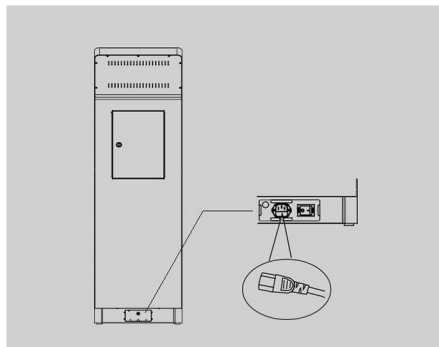

Assembly & Installation

Operating Instructions

Please ordering kiosk at desired location and connect the power cord.