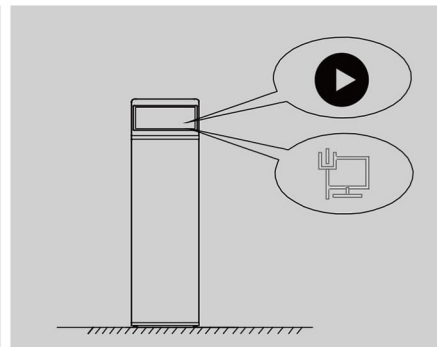

Assembly & Installation

Operating Instructions

Please ordering kiosk at desired location and connect the power cord.

Press the starting button for booting.

Install the multimedia playing terminal software, set the network parameters. (Mark: Support timer switch, remote shutdown and wake on LAN.)